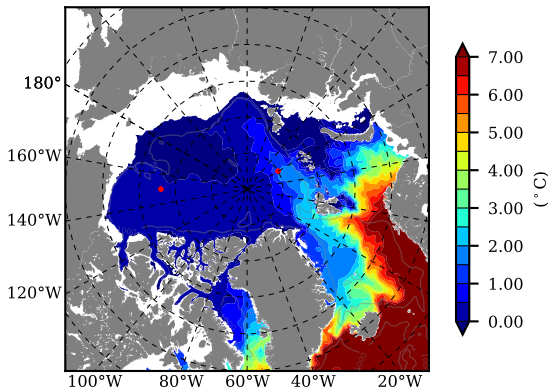

BCTGR273CFSRAO1SC1 AW Max Temp over 2009

AW Max Temp from PHC 3.0

BCTGR273CFSRAO1SC1 AW Max Temp depth

AW Max Temp depth from PHC 3.0