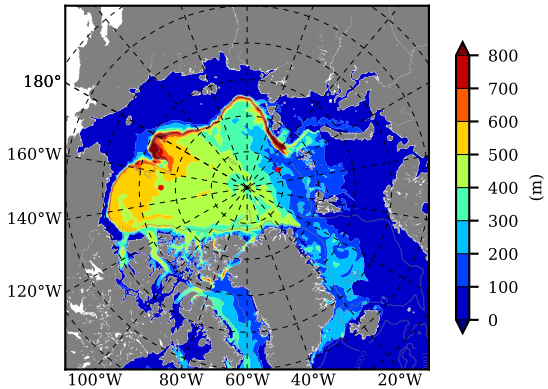

BCTGR273CFSRAO1SC1 AW Max Temp over 2009

AW Max Temp from PHC 3.0

BCTGR273CFSRAO1SC1 AW Max Temp depth

AW Max Temp depth from PHC 3.0