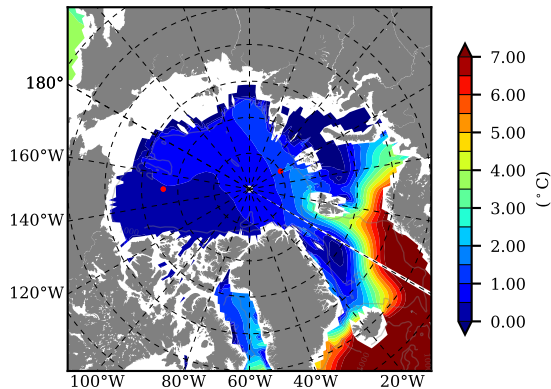

BCTGR273CFSRAO1SC1 AW Max Temp over 2009

AW Max Temp from PHC 3.0

BCTGR273CFSRAO1SC1 AW Max Temp depth

AW Max Temp depth from PHC 3.0