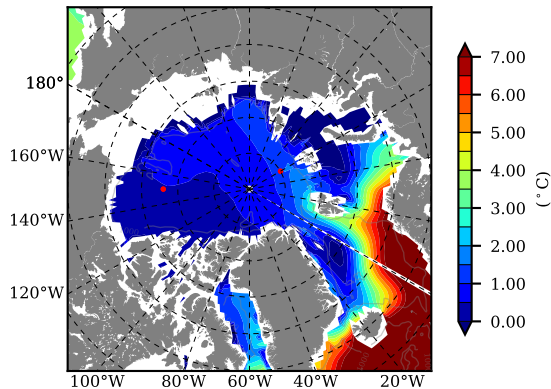

BCTGR273CFSRAO1SC1 AW Max Temp over 2010

AW Max Temp from PHC 3.0

BCTGR273CFSRAO1SC1 AW Max Temp depth

AW Max Temp depth from PHC 3.0