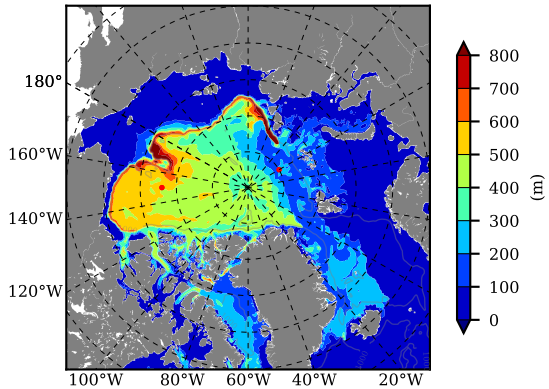

BCTGR273CFSRAO1SC1 AW Max Temp over 2010

AW Max Temp from PHC 3.0

BCTGR273CFSRAO1SC1 AW Max Temp depth

AW Max Temp depth from PHC 3.0