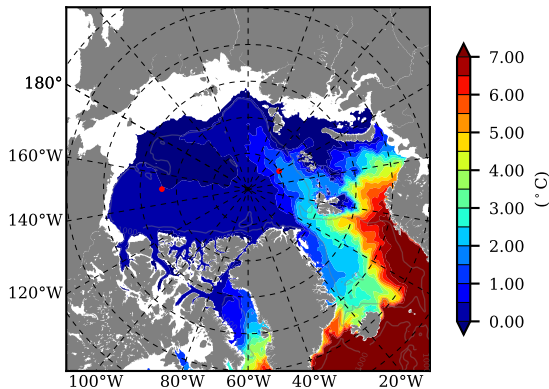

BCTGR273CFSRAO1SC1 AW Max Temp over 2010

AW Max Temp from PHC 3.0

BCTGR273CFSRAO1SC1 AW Max Temp depth

AW Max Temp depth from PHC 3.0