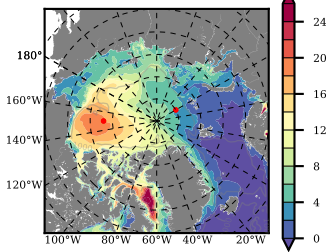

BCTGR273CFSRAO1SC1 mean FWC (m) over 1979

Mean FWC (m) from BG Obs Sys. (Proshutinsky et al. GRL2018) over year 2003-2017

Mean FWC (m) from Init State

BCTGR273CFSRAO1SC1 mean SSH anomaly

Mean DOT from Armitage et al. 2017 2003-2014