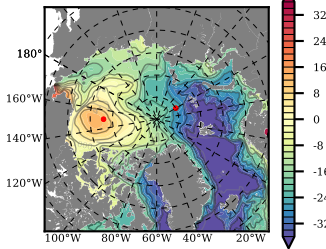

BCTGR273CFSRAO1SC1 mean FWC (m) over 1979

Mean FWC (m) from BG Obs Sys. (Proshutinsky et al. GRL2018) over year 2003-2017

Mean FWC (m) from Init State

BCTGR273CFSRAO1SC1 mean SSH anomaly

Mean DOT from Armitage et al. 2017 2003-2014