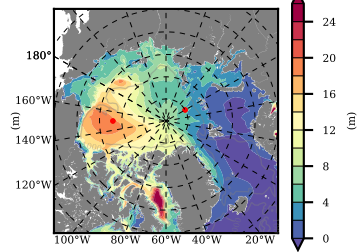

BCTGR273CFSRAO1SC1 mean FWC (m) over 1979

Mean FWC (m) from BG Obs Sys. (Proshutinsky et al. GRL2018) over year 2003-2017

Mean FWC (m) from Init State

BCTGR273CFSRAO1SC1 mean SSH anomaly

Mean DOT from Armitage et al. 2017 2003-2014