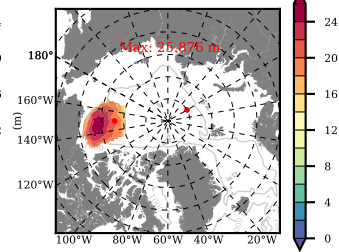

BCTGR273CFSRAO1SC1 mean FWC (m) over 1979

Mean FWC (m) from BG Obs Sys. (Proshutinsky et al. GRL2018) over year 2003-2017

Mean FWC (m) from Init State

BCTGR273CFSRAO1SC1 mean SSH anomaly

Mean DOT from Armitage et al. 2017 2003-2014