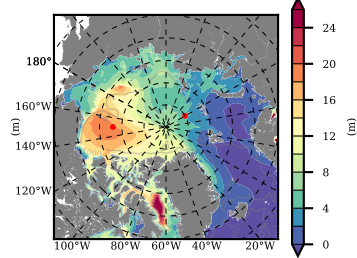

BCTGR273CFSRAO1SC1 mean FWC (m) over 1980

Mean FWC (m) from BG Obs Sys. (Proshutinsky et al. GRL2018) over year 2003-2017

Mean FWC (m) from Init State

BCTGR273CFSRAO1SC1 mean SSH anomaly

Mean DOT from Armitage et al. 2017 2003-2014