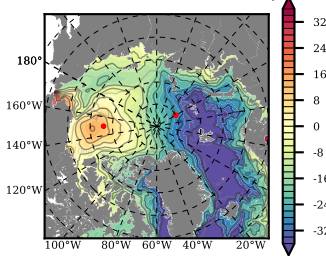

BCTGR273CFSRAO1SC1 mean FWC (m) over 1980

Mean FWC (m) from BG Obs Sys. (Proshutinsky et al. GRL2018) over year 2003-2017

Mean FWC (m) from Init State

BCTGR273CFSRAO1SC1 mean SSH anomaly

Mean DOT from Armitage et al. 2017 2003-2014