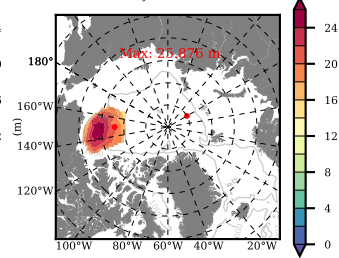

BCTGR273CFSRAO1SC1 mean FWC (m) over 1980

Mean FWC (m) from BG Obs Sys. (Proshutinsky et al. GRL2018) over year 2003-2017

Mean FWC (m) from Init State

BCTGR273CFSRAO1SC1 mean SSH anomaly

Mean DOT from Armitage et al. 2017 2003-2014