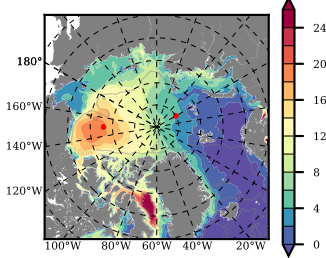

BCTGR273CFSRAO1SC1 mean FWC (m) over 1980

Mean FWC (m) from BG Obs Sys. (Proshutinsky et al. GRL2018) over year 2003-2017

Mean FWC (m) from Init State

BCTGR273CFSRAO1SC1 mean SSH anomaly

Mean DOT from Armitage et al. 2017 2003-2014