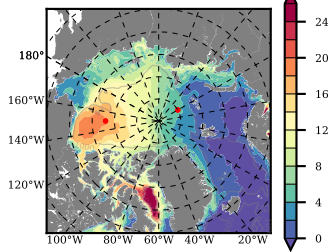

BCTGR273CFSRAO1SC1 mean FWC (m) over 1981

Mean FWC (m) from BG Obs Sys. (Proshutinsky et al. GRL2018) over year 2003-2017

Mean FWC (m) from Init State

BCTGR273CFSRAO1SC1 mean SSH anomaly

Mean DOT from Armitage et al. 2017 2003-2014