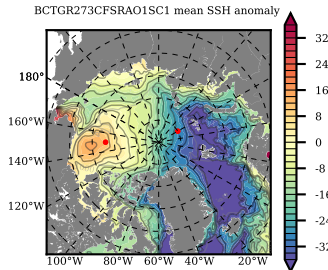

BCTGR273CFSRAO1SC1 mean FWC (m) over 1981

Mean FWC (m) from BG Obs Sys. (Proshutinsky et al. GRL2018) over year 2003-2017

Mean FWC (m) from Init State

BCTGR273CFSRAO1SC1 mean SSH anomaly

Mean DOT from Armitage et al. 2017 2003-2014