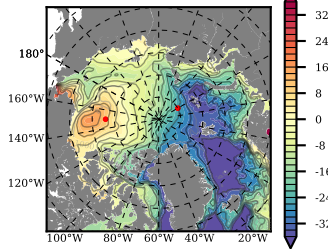

BCTGR273CFSRAO1SC1 mean FWC (m) over 1982

Mean FWC (m) from BG Obs Sys. (Proshutinsky et al. GRL2018) over year 2003-2017

Mean FWC (m) from Init State

BCTGR273CFSRAO1SC1 mean SSH anomaly

Mean DOT from Armitage et al. 2017 2003-2014