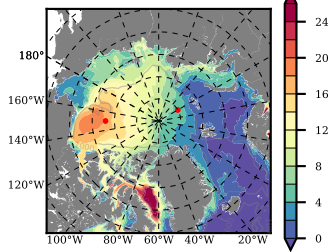

BCTGR273CFSRAO1SC1 mean FWC (m) over 1982

Mean FWC (m) from BG Obs Sys. (Proshutinsky et al. GRL2018) over year 2003-2017

Mean FWC (m) from Init State

BCTGR273CFSRAO1SC1 mean SSH anomaly

Mean DOT from Armitage et al. 2017 2003-2014