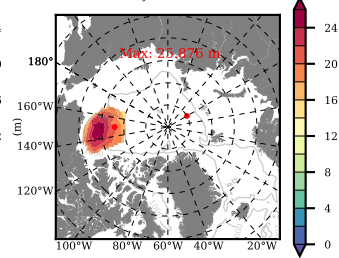

BCTGR273CFSRAO1SC1 mean FWC (m) over 1983

Mean FWC (m) from BG Obs Sys. (Proshutinsky et al. GRL2018) over year 2003-2017

Mean FWC (m) from Init State

BCTGR273CFSRAO1SC1 mean SSH anomaly

Mean DOT from Armitage et al. 2017 2003-2014