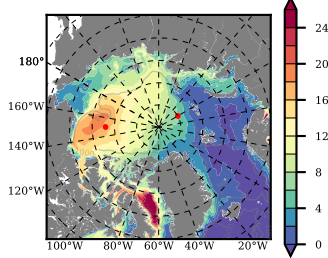

BCTGR273CFSRAO1SC1 mean FWC (m) over 1983

Mean FWC (m) from BG Obs Sys. (Proshutinsky et al. GRL2018) over year 2003-2017

Mean FWC (m) from Init State

BCTGR273CFSRAO1SC1 mean SSH anomaly

Mean DOT from Armitage et al. 2017 2003-2014