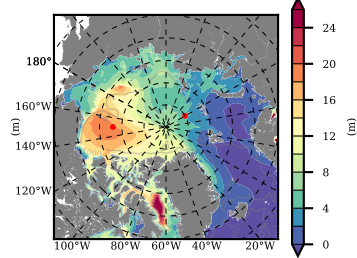

BCTGR273CFSRAO1SC1 mean FWC (m) over 1983

Mean FWC (m) from BG Obs Sys. (Proshutinsky et al. GRL2018) over year 2003-2017

Mean FWC (m) from Init State

BCTGR273CFSRAO1SC1 mean SSH anomaly

Mean DOT from Armitage et al. 2017 2003-2014