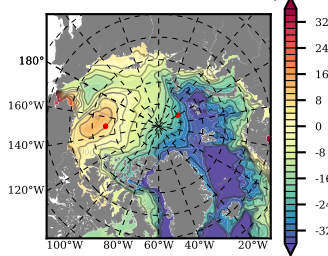

BCTGR273CFSRAO1SC1 mean FWC (m) over 1983

Mean FWC (m) from BG Obs Sys. (Proshutinsky et al. GRL2018) over year 2003-2017

Mean FWC (m) from Init State

BCTGR273CFSRAO1SC1 mean SSH anomaly

Mean DOT from Armitage et al. 2017 2003-2014