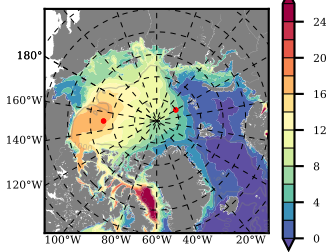

BCTGR273CFSRAO1SC1 mean FWC (m) over 1984

Mean FWC (m) from BG Obs Sys. (Proshutinsky et al. GRL2018) over year 2003-2017

Mean FWC (m) from Init State

BCTGR273CFSRAO1SC1 mean SSH anomaly

Mean DOT from Armitage et al. 2017 2003-2014