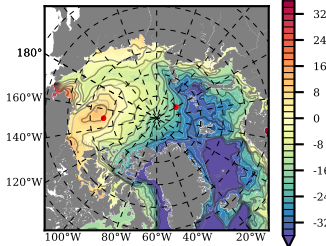

BCTGR273CFSRAO1SC1 mean FWC (m) over 1984

Mean FWC (m) from BG Obs Sys. (Proshutinsky et al. GRL2018) over year 2003-2017

Mean FWC (m) from Init State

BCTGR273CFSRAO1SC1 mean SSH anomaly

Mean DOT from Armitage et al. 2017 2003-2014