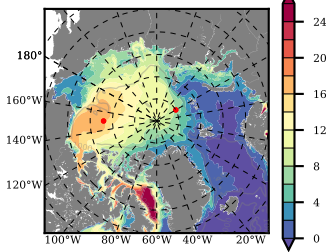

BCTGR273CFSRAO1SC1 mean FWC (m) over 1985

Mean FWC (m) from BG Obs Sys. (Proshutinsky et al. GRL2018) over year 2003-2017

Mean FWC (m) from Init State

BCTGR273CFSRAO1SC1 mean SSH anomaly

Mean DOT from Armitage et al. 2017 2003-2014