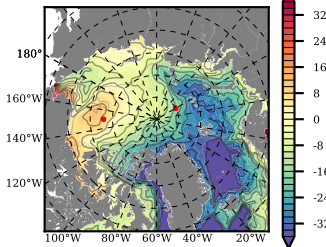

BCTGR273CFSRAO1SC1 mean FWC (m) over 1985

Mean FWC (m) from BG Obs Sys. (Proshutinsky et al. GRL2018) over year 2003-2017

Mean FWC (m) from Init State

BCTGR273CFSRAO1SC1 mean SSH anomaly

Mean DOT from Armitage et al. 2017 2003-2014