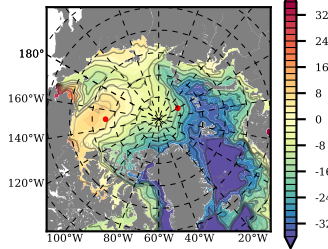

BCTGR273CFSRAO1SC1 mean FWC (m) over 1986

Mean FWC (m) from BG Obs Sys. (Proshutinsky et al. GRL2018) over year 2003-2017

Mean FWC (m) from Init State

BCTGR273CFSRAO1SC1 mean SSH anomaly

Mean DOT from Armitage et al. 2017 2003-2014