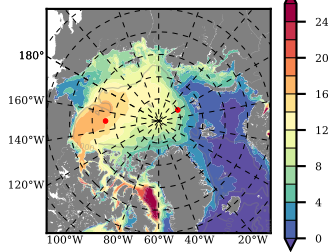

BCTGR273CFSRAO1SC1 mean FWC (m) over 1986

Mean FWC (m) from BG Obs Sys. (Proshutinsky et al. GRL2018) over year 2003-2017

Mean FWC (m) from Init State

BCTGR273CFSRAO1SC1 mean SSH anomaly

Mean DOT from Armitage et al. 2017 2003-2014