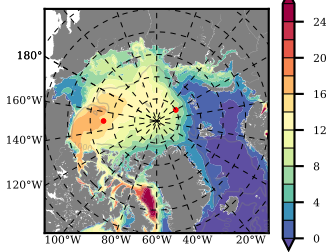

BCTGR273CFSRAO1SC1 mean FWC (m) over 1987

Mean FWC (m) from BG Obs Sys. (Proshutinsky et al. GRL2018) over year 2003-2017

Mean FWC (m) from Init State

BCTGR273CFSRAO1SC1 mean SSH anomaly

Mean DOT from Armitage et al. 2017 2003-2014