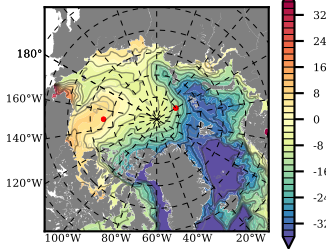

BCTGR273CFSRAO1SC1 mean FWC (m) over 1987

Mean FWC (m) from BG Obs Sys. (Proshutinsky et al. GRL2018) over year 2003-2017

Mean FWC (m) from Init State

BCTGR273CFSRAO1SC1 mean SSH anomaly

Mean DOT from Armitage et al. 2017 2003-2014