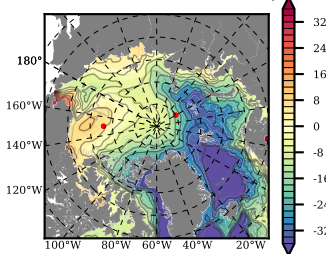

BCTGR273CFSRAO1SC1 mean FWC (m) over 1988

Mean FWC (m) from BG Obs Sys. (Proshutinsky et al. GRL2018) over year 2003-2017

Mean FWC (m) from Init State

BCTGR273CFSRAO1SC1 mean SSH anomaly

Mean DOT from Armitage et al. 2017 2003-2014