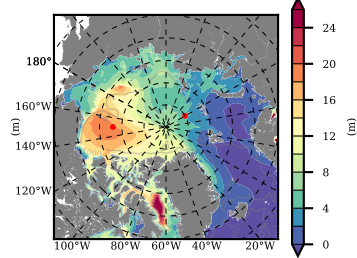

BCTGR273CFSRAO1SC1 mean FWC (m) over 1988

Mean FWC (m) from BG Obs Sys. (Proshutinsky et al. GRL2018) over year 2003-2017

Mean FWC (m) from Init State

BCTGR273CFSRAO1SC1 mean SSH anomaly

Mean DOT from Armitage et al. 2017 2003-2014