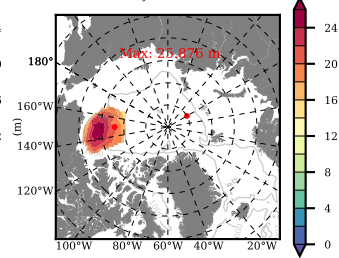

BCTGR273CFSRAO1SC1 mean FWC (m) over 1988

Mean FWC (m) from BG Obs Sys. (Proshutinsky et al. GRL2018) over year 2003-2017

Mean FWC (m) from Init State

BCTGR273CFSRAO1SC1 mean SSH anomaly

Mean DOT from Armitage et al. 2017 2003-2014