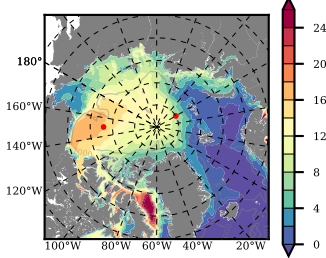

BCTGR273CFSRAO1SC1 mean FWC (m) over 1988

Mean FWC (m) from BG Obs Sys. (Proshutinsky et al. GRL2018) over year 2003-2017

Mean FWC (m) from Init State

BCTGR273CFSRAO1SC1 mean SSH anomaly

Mean DOT from Armitage et al. 2017 2003-2014