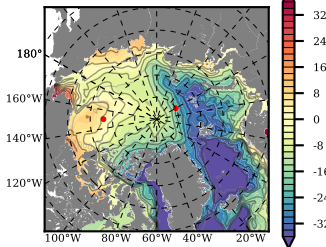

BCTGR273CFSRAO1SC1 mean FWC (m) over 1989

Mean FWC (m) from BG Obs Sys. (Proshutinsky et al. GRL2018) over year 2003-2017

Mean FWC (m) from Init State

BCTGR273CFSRAO1SC1 mean SSH anomaly

Mean DOT from Armitage et al. 2017 2003-2014