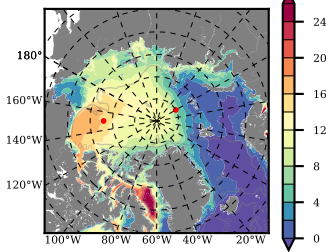

BCTGR273CFSRAO1SC1 mean FWC (m) over 1989

Mean FWC (m) from BG Obs Sys. (Proshutinsky et al. GRL2018) over year 2003-2017

Mean FWC (m) from Init State

BCTGR273CFSRAO1SC1 mean SSH anomaly

Mean DOT from Armitage et al. 2017 2003-2014