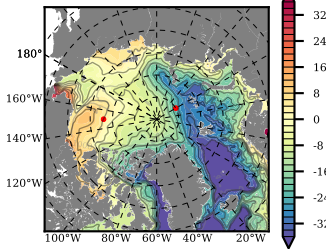

BCTGR273CFSRAO1SC1 mean FWC (m) over 1990

Mean FWC (m) from BG Obs Sys. (Proshutinsky et al. GRL2018) over year 2003-2017

Mean FWC (m) from Init State

BCTGR273CFSRAO1SC1 mean SSH anomaly

Mean DOT from Armitage et al. 2017 2003-2014