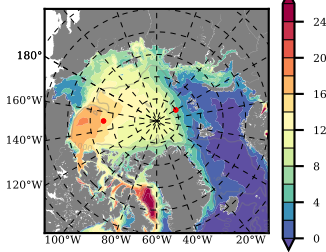

BCTGR273CFSRAO1SC1 mean FWC (m) over 1990

Mean FWC (m) from BG Obs Sys. (Proshutinsky et al. GRL2018) over year 2003-2017

Mean FWC (m) from Init State

BCTGR273CFSRAO1SC1 mean SSH anomaly

Mean DOT from Armitage et al. 2017 2003-2014