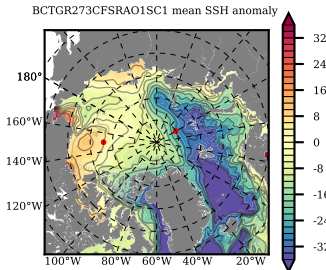

BCTGR273CFSRAO1SC1 mean FWC (m) over 1991

Mean FWC (m) from BG Obs Sys. (Proshutinsky et al. GRL2018) over year 2003-2017

Mean FWC (m) from Init State

BCTGR273CFSRAO1SC1 mean SSH anomaly

Mean DOT from Armitage et al. 2017 2003-2014