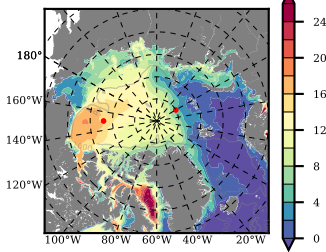

BCTGR273CFSRAO1SC1 mean FWC (m) over 1991

Mean FWC (m) from BG Obs Sys. (Proshutinsky et al. GRL2018) over year 2003-2017

Mean FWC (m) from Init State

BCTGR273CFSRAO1SC1 mean SSH anomaly

Mean DOT from Armitage et al. 2017 2003-2014