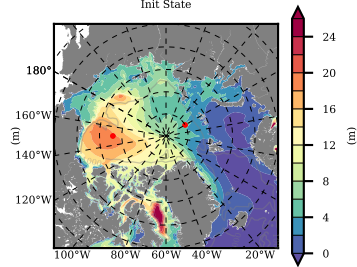

BCTGR273CFSRAO1SC1 mean FWC (m) over 1991

Mean FWC (m) from BG Obs Sys. (Proshutinsky et al. GRL2018) over year 2003-2017

Mean FWC (m) from Init State

BCTGR273CFSRAO1SC1 mean SSH anomaly

Mean DOT from Armitage et al. 2017 2003-2014