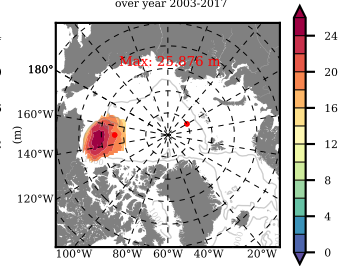

BCTGR273CFSRAO1SC1 mean FWC (m) over 1991

Mean FWC (m) from BG Obs Sys. (Proshutinsky et al. GRL2018) over year 2003-2017

Mean FWC (m) from Init State

BCTGR273CFSRAO1SC1 mean SSH anomaly

Mean DOT from Armitage et al. 2017 2003-2014