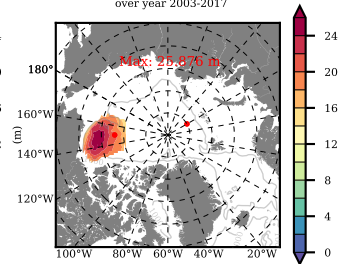

BCTGR273CFSRAO1SC1 mean FWC (m) over 1992

Mean FWC (m) from BG Obs Sys. (Proshutinsky et al. GRL2018) over year 2003-2017

Mean FWC (m) from Init State

BCTGR273CFSRAO1SC1 mean SSH anomaly

Mean DOT from Armitage et al. 2017 2003-2014