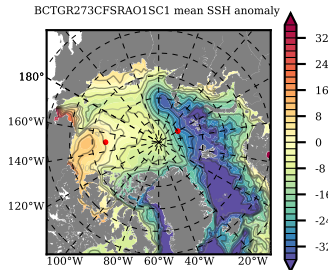

BCTGR273CFSRAO1SC1 mean FWC (m) over 1992

Mean FWC (m) from BG Obs Sys. (Proshutinsky et al. GRL2018) over year 2003-2017

Mean FWC (m) from Init State

BCTGR273CFSRAO1SC1 mean SSH anomaly

Mean DOT from Armitage et al. 2017 2003-2014