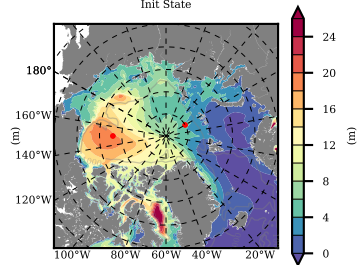

BCTGR273CFSRAO1SC1 mean FWC (m) over 1992

Mean FWC (m) from BG Obs Sys. (Proshutinsky et al. GRL2018) over year 2003-2017

Mean FWC (m) from Init State

BCTGR273CFSRAO1SC1 mean SSH anomaly

Mean DOT from Armitage et al. 2017 2003-2014