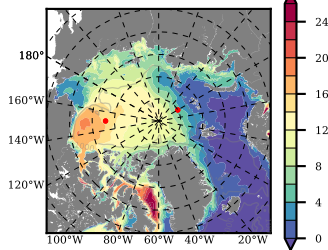

BCTGR273CFSRAO1SC1 mean FWC (m) over 1992

Mean FWC (m) from BG Obs Sys. (Proshutinsky et al. GRL2018) over year 2003-2017

Mean FWC (m) from Init State

BCTGR273CFSRAO1SC1 mean SSH anomaly

Mean DOT from Armitage et al. 2017 2003-2014