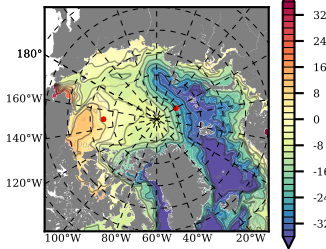

BCTGR273CFSRAO1SC1 mean FWC (m) over 1993

Mean FWC (m) from BG Obs Sys. (Proshutinsky et al. GRL2018) over year 2003-2017

Mean FWC (m) from Init State

BCTGR273CFSRAO1SC1 mean SSH anomaly

Mean DOT from Armitage et al. 2017 2003-2014