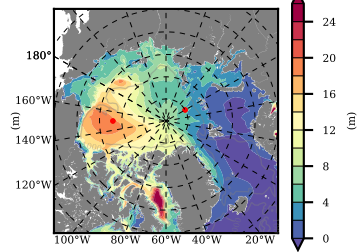

BCTGR273CFSRAO1SC1 mean FWC (m) over 1993

Mean FWC (m) from BG Obs Sys. (Proshutinsky et al. GRL2018) over year 2003-2017

Mean FWC (m) from Init State

BCTGR273CFSRAO1SC1 mean SSH anomaly

Mean DOT from Armitage et al. 2017 2003-2014