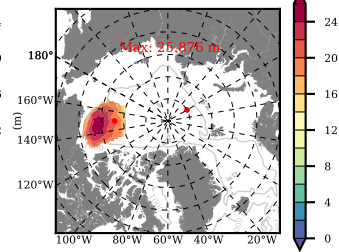

BCTGR273CFSRAO1SC1 mean FWC (m) over 1993

Mean FWC (m) from BG Obs Sys. (Proshutinsky et al. GRL2018) over year 2003-2017

Mean FWC (m) from Init State

BCTGR273CFSRAO1SC1 mean SSH anomaly

Mean DOT from Armitage et al. 2017 2003-2014