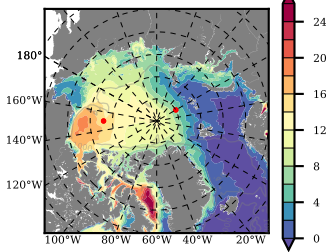

BCTGR273CFSRAO1SC1 mean FWC (m) over 1993

Mean FWC (m) from BG Obs Sys. (Proshutinsky et al. GRL2018) over year 2003-2017

Mean FWC (m) from Init State

BCTGR273CFSRAO1SC1 mean SSH anomaly

Mean DOT from Armitage et al. 2017 2003-2014