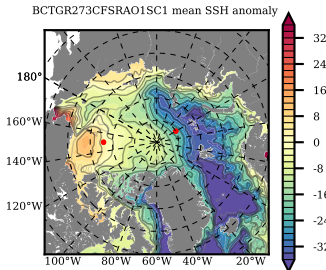

BCTGR273CFSRAO1SC1 mean FWC (m) over 1994

Mean FWC (m) from BG Obs Sys. (Proshutinsky et al. GRL2018) over year 2003-2017

Mean FWC (m) from Init State

BCTGR273CFSRAO1SC1 mean SSH anomaly

Mean DOT from Armitage et al. 2017 2003-2014