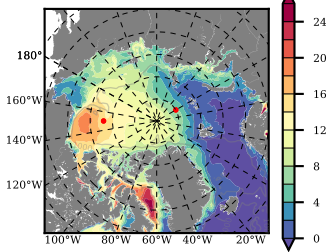

BCTGR273CFSRAO1SC1 mean FWC (m) over 1994

Mean FWC (m) from BG Obs Sys. (Proshutinsky et al. GRL2018) over year 2003-2017

Mean FWC (m) from Init State

BCTGR273CFSRAO1SC1 mean SSH anomaly

Mean DOT from Armitage et al. 2017 2003-2014