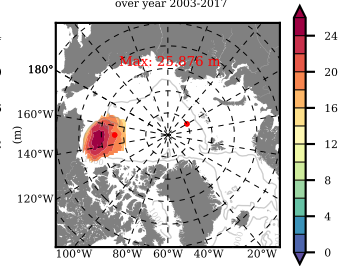

BCTGR273CFSRAO1SC1 mean FWC (m) over 1994

Mean FWC (m) from BG Obs Sys. (Proshutinsky et al. GRL2018) over year 2003-2017

Mean FWC (m) from Init State

BCTGR273CFSRAO1SC1 mean SSH anomaly

Mean DOT from Armitage et al. 2017 2003-2014