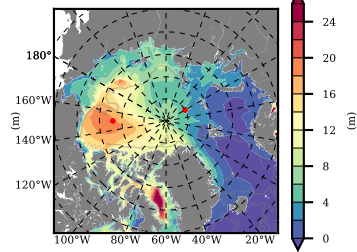

BCTGR273CFSRAO1SC1 mean FWC (m) over 1995

Mean FWC (m) from BG Obs Sys. (Proshutinsky et al. GRL2018) over year 2003-2017

Mean FWC (m) from Init State

BCTGR273CFSRAO1SC1 mean SSH anomaly

Mean DOT from Armitage et al. 2017 2003-2014