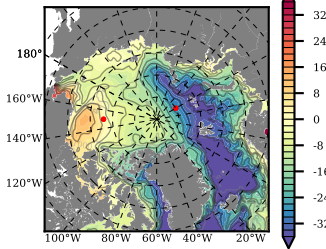

BCTGR273CFSRAO1SC1 mean FWC (m) over 1995

Mean FWC (m) from BG Obs Sys. (Proshutinsky et al. GRL2018) over year 2003-2017

Mean FWC (m) from Init State

BCTGR273CFSRAO1SC1 mean SSH anomaly

Mean DOT from Armitage et al. 2017 2003-2014