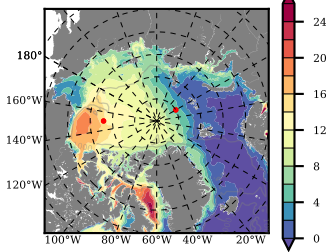

BCTGR273CFSRAO1SC1 mean FWC (m) over 1995

Mean FWC (m) from BG Obs Sys. (Proshutinsky et al. GRL2018) over year 2003-2017

Mean FWC (m) from Init State

BCTGR273CFSRAO1SC1 mean SSH anomaly

Mean DOT from Armitage et al. 2017 2003-2014