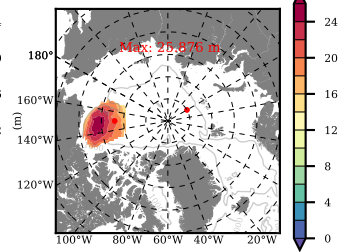

BCTGR273CFSRAO1SC1 mean FWC (m) over 1995

Mean FWC (m) from BG Obs Sys. (Proshutinsky et al. GRL2018) over year 2003-2017

Mean FWC (m) from Init State

BCTGR273CFSRAO1SC1 mean SSH anomaly

Mean DOT from Armitage et al. 2017 2003-2014