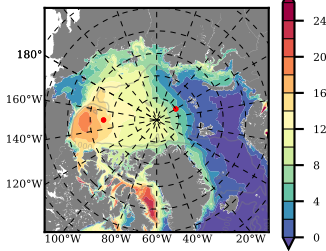

BCTGR273CFSRAO1SC1 mean FWC (m) over 1996

Mean FWC (m) from BG Obs Sys. (Proshutinsky et al. GRL2018) over year 2003-2017

Mean FWC (m) from Init State

BCTGR273CFSRAO1SC1 mean SSH anomaly

Mean DOT from Armitage et al. 2017 2003-2014