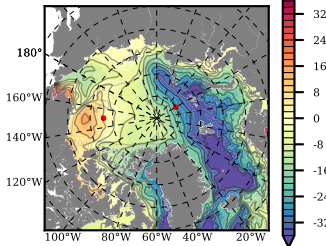

BCTGR273CFSRAO1SC1 mean FWC (m) over 1996

Mean FWC (m) from BG Obs Sys. (Proshutinsky et al. GRL2018) over year 2003-2017

Mean FWC (m) from Init State

BCTGR273CFSRAO1SC1 mean SSH anomaly

Mean DOT from Armitage et al. 2017 2003-2014