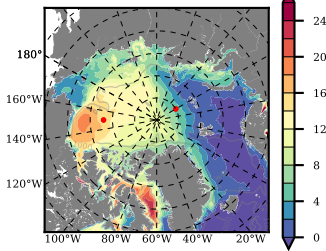

BCTGR273CFSRAO1SC1 mean FWC (m) over 1997

Mean FWC (m) from BG Obs Sys. (Proshutinsky et al. GRL2018) over year 2003-2017

Mean FWC (m) from Init State

BCTGR273CFSRAO1SC1 mean SSH anomaly

Mean DOT from Armitage et al. 2017 2003-2014