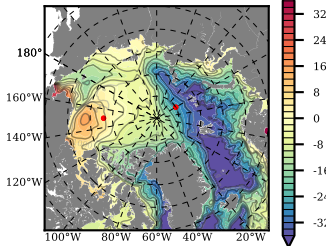

BCTGR273CFSRAO1SC1 mean FWC (m) over 1997

Mean FWC (m) from BG Obs Sys. (Proshutinsky et al. GRL2018) over year 2003-2017

Mean FWC (m) from Init State

BCTGR273CFSRAO1SC1 mean SSH anomaly

Mean DOT from Armitage et al. 2017 2003-2014