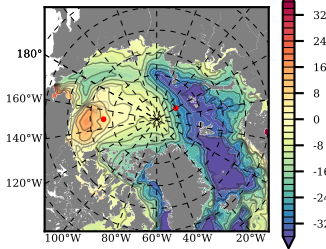

BCTGR273CFSRAO1SC1 mean FWC (m) over 1998

Mean FWC (m) from BG Obs Sys. (Proshutinsky et al. GRL2018) over year 2003-2017

Mean FWC (m) from Init State

BCTGR273CFSRAO1SC1 mean SSH anomaly

Mean DOT from Armitage et al. 2017 2003-2014