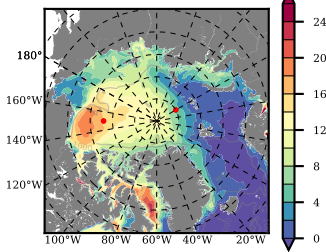

BCTGR273CFSRAO1SC1 mean FWC (m) over 1998

Mean FWC (m) from BG Obs Sys. (Proshutinsky et al. GRL2018) over year 2003-2017

Mean FWC (m) from Init State

BCTGR273CFSRAO1SC1 mean SSH anomaly

Mean DOT from Armitage et al. 2017 2003-2014