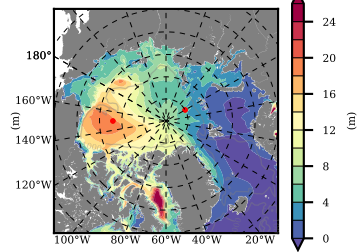

BCTGR273CFSRAO1SC1 mean FWC (m) over 1999

Mean FWC (m) from BG Obs Sys. (Proshutinsky et al. GRL2018) over year 2003-2017

Mean FWC (m) from Init State

BCTGR273CFSRAO1SC1 mean SSH anomaly

Mean DOT from Armitage et al. 2017 2003-2014