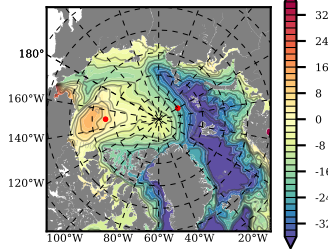

BCTGR273CFSRAO1SC1 mean FWC (m) over 1999

Mean FWC (m) from BG Obs Sys. (Proshutinsky et al. GRL2018) over year 2003-2017

Mean FWC (m) from Init State

BCTGR273CFSRAO1SC1 mean SSH anomaly

Mean DOT from Armitage et al. 2017 2003-2014