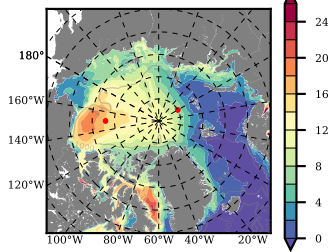

BCTGR273CFSRAO1SC1 mean FWC (m) over 1999

Mean FWC (m) from BG Obs Sys. (Proshutinsky et al. GRL2018) over year 2003-2017

Mean FWC (m) from Init State

BCTGR273CFSRAO1SC1 mean SSH anomaly

Mean DOT from Armitage et al. 2017 2003-2014