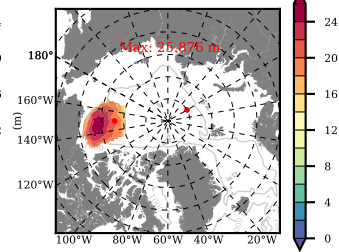

BCTGR273CFSRAO1SC1 mean FWC (m) over 1999

Mean FWC (m) from BG Obs Sys. (Proshutinsky et al. GRL2018) over year 2003-2017

Mean FWC (m) from Init State

BCTGR273CFSRAO1SC1 mean SSH anomaly

Mean DOT from Armitage et al. 2017 2003-2014