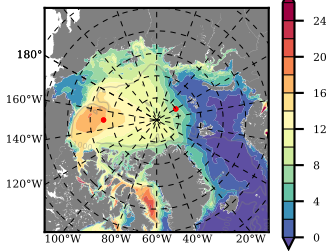

BCTGR273CFSRAO1SC1 mean FWC (m) over 2000

Mean FWC (m) from BG Obs Sys. (Proshutinsky et al. GRL2018) over year 2003-2017

Mean FWC (m) from Init State

BCTGR273CFSRAO1SC1 mean SSH anomaly

Mean DOT from Armitage et al. 2017 2003-2014