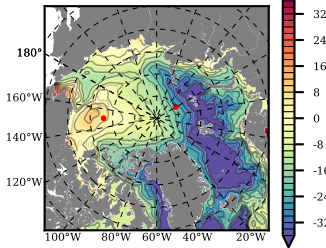

BCTGR273CFSRAO1SC1 mean FWC (m) over 2000

Mean FWC (m) from BG Obs Sys. (Proshutinsky et al. GRL2018) over year 2003-2017

Mean FWC (m) from Init State

BCTGR273CFSRAO1SC1 mean SSH anomaly

Mean DOT from Armitage et al. 2017 2003-2014