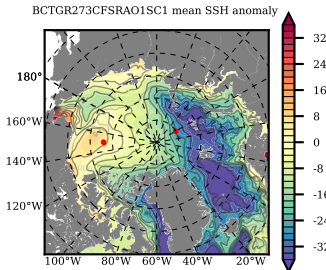

BCTGR273CFSRAO1SC1 mean FWC (m) over 2001

Mean FWC (m) from BG Obs Sys. (Proshutinsky et al. GRL2018) over year 2003-2017

Mean FWC (m) from Init State

BCTGR273CFSRAO1SC1 mean SSH anomaly

Mean DOT from Armitage et al. 2017 2003-2014