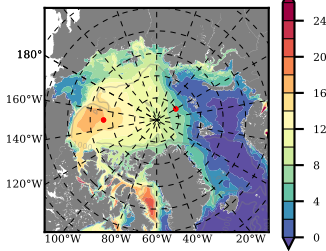

BCTGR273CFSRAO1SC1 mean FWC (m) over 2001

Mean FWC (m) from BG Obs Sys. (Proshutinsky et al. GRL2018) over year 2003-2017

Mean FWC (m) from Init State

BCTGR273CFSRAO1SC1 mean SSH anomaly

Mean DOT from Armitage et al. 2017 2003-2014