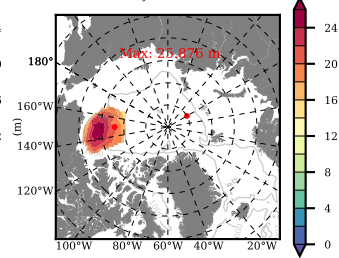

BCTGR273CFSRAO1SC1 mean FWC (m) over 2002

Mean FWC (m) from BG Obs Sys. (Proshutinsky et al. GRL2018) over year 2003-2017

Mean FWC (m) from Init State

BCTGR273CFSRAO1SC1 mean SSH anomaly

Mean DOT from Armitage et al. 2017 2003-2014