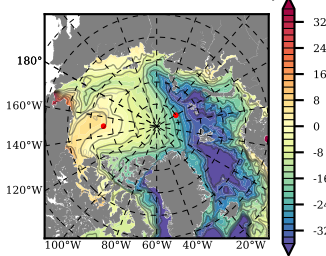

BCTGR273CFSRAO1SC1 mean FWC (m) over 2002

Mean FWC (m) from BG Obs Sys. (Proshutinsky et al. GRL2018) over year 2003-2017

Mean FWC (m) from Init State

BCTGR273CFSRAO1SC1 mean SSH anomaly

Mean DOT from Armitage et al. 2017 2003-2014