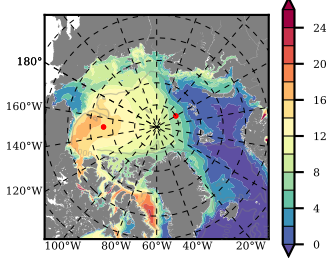

BCTGR273CFSRAO1SC1 mean FWC (m) over 2002

Mean FWC (m) from BG Obs Sys. (Proshutinsky et al. GRL2018) over year 2003-2017

Mean FWC (m) from Init State

BCTGR273CFSRAO1SC1 mean SSH anomaly

Mean DOT from Armitage et al. 2017 2003-2014