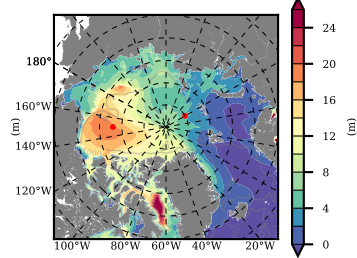

BCTGR273CFSRAO1SC1 mean FWC (m) over 2002

Mean FWC (m) from BG Obs Sys. (Proshutinsky et al. GRL2018) over year 2003-2017

Mean FWC (m) from Init State

BCTGR273CFSRAO1SC1 mean SSH anomaly

Mean DOT from Armitage et al. 2017 2003-2014