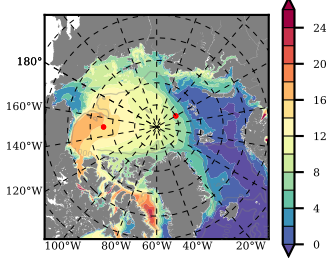

BCTGR273CFSRAO1SC1 mean FWC (m) over 2003

Mean FWC (m) from BG Obs Sys. (Proshutinsky et al. GRL2018) over year 2003

Mean FWC (m) from Init State

BCTGR273CFSRAO1SC1 mean SSH anomaly

Mean DOT from Armitage et al. 2017 2003