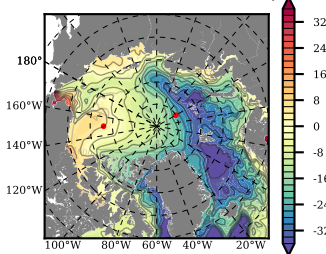

BCTGR273CFSRAO1SC1 mean FWC (m) over 2003

Mean FWC (m) from BG Obs Sys. (Proshutinsky et al. GRL2018) over year 2003

Mean FWC (m) from Init State

BCTGR273CFSRAO1SC1 mean SSH anomaly

Mean DOT from Armitage et al. 2017 2003