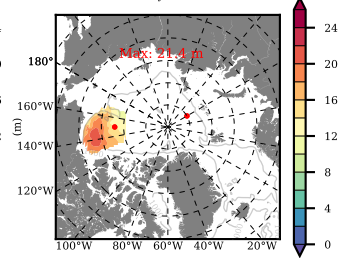

BCTGR273CFSRAO1SC1 mean FWC (m) over 2003

Mean FWC (m) from BG Obs Sys. (Proshutinsky et al. GRL2018) over year 2003

Mean FWC (m) from Init State

BCTGR273CFSRAO1SC1 mean SSH anomaly

Mean DOT from Armitage et al. 2017 2003