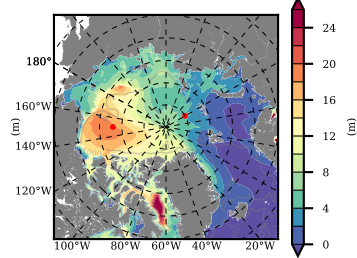

BCTGR273CFSRAO1SC1 mean FWC (m) over 2003

Mean FWC (m) from BG Obs Sys. (Proshutinsky et al. GRL2018) over year 2003

Mean FWC (m) from Init State

BCTGR273CFSRAO1SC1 mean SSH anomaly

Mean DOT from Armitage et al. 2017 2003