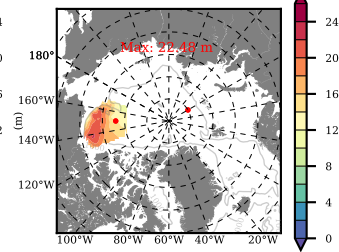

BCTGR273CFSRAO1SC1 mean FWC (m) over 2004

Mean FWC (m) from BG Obs Sys. (Proshutinsky et al. GRL2018) over year 2004

Mean FWC (m) from Init State

BCTGR273CFSRAO1SC1 mean SSH anomaly

Mean DOT from Armitage et al. 2017 2004