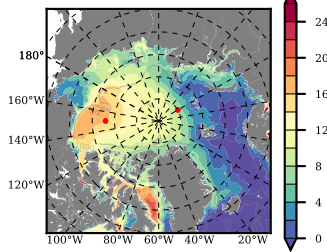

BCTGR273CFSRAO1SC1 mean FWC (m) over 2004

Mean FWC (m) from BG Obs Sys. (Proshutinsky et al. GRL2018) over year 2004

Mean FWC (m) from Init State

BCTGR273CFSRAO1SC1 mean SSH anomaly

Mean DOT from Armitage et al. 2017 2004