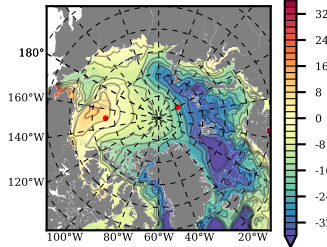

BCTGR273CFSRAO1SC1 mean FWC (m) over 2004

Mean FWC (m) from BG Obs Sys. (Proshutinsky et al. GRL2018) over year 2004

Mean FWC (m) from Init State

BCTGR273CFSRAO1SC1 mean SSH anomaly

Mean DOT from Armitage et al. 2017 2004