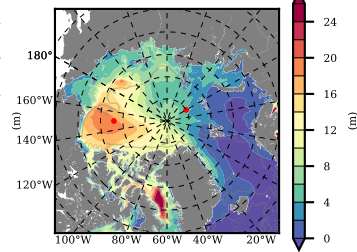

BCTGR273CFSRAO1SC1 mean FWC (m) over 2004

Mean FWC (m) from BG Obs Sys. (Proshutinsky et al. GRL2018) over year 2004

Mean FWC (m) from Init State

BCTGR273CFSRAO1SC1 mean SSH anomaly

Mean DOT from Armitage et al. 2017 2004