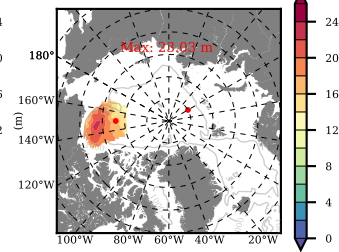

BCTGR273CFSRAO1SC1 mean FWC (m) over 2005

Mean FWC (m) from BG Obs Sys. (Proshutinsky et al. GRL2018) over year 2005

Mean FWC (m) from Init State

BCTGR273CFSRAO1SC1 mean SSH anomaly

Mean DOT from Armitage et al. 2017 2005