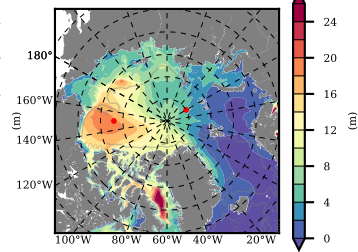

BCTGR273CFSRAO1SC1 mean FWC (m) over 2005

Mean FWC (m) from BG Obs Sys. (Proshutinsky et al. GRL2018) over year 2005

Mean FWC (m) from Init State

BCTGR273CFSRAO1SC1 mean SSH anomaly

Mean DOT from Armitage et al. 2017 2005