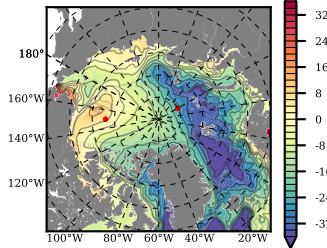

BCTGR273CFSRAO1SC1 mean FWC (m) over 2005

Mean FWC (m) from BG Obs Sys. (Proshutinsky et al. GRL2018) over year 2005

Mean FWC (m) from Init State

BCTGR273CFSRAO1SC1 mean SSH anomaly

Mean DOT from Armitage et al. 2017 2005