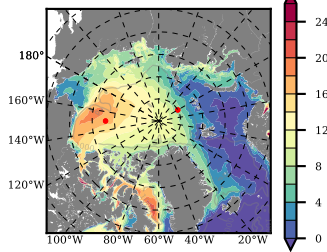

BCTGR273CFSRAO1SC1 mean FWC (m) over 2005

Mean FWC (m) from BG Obs Sys. (Proshutinsky et al. GRL2018) over year 2005

Mean FWC (m) from Init State

BCTGR273CFSRAO1SC1 mean SSH anomaly

Mean DOT from Armitage et al. 2017 2005