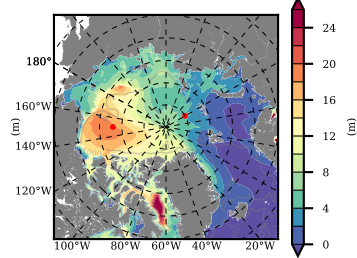

BCTGR273CFSRAO1SC1 mean FWC (m) over 2006

Mean FWC (m) from BG Obs Sys. (Proshutinsky et al. GRL2018) over year 2006

Mean FWC (m) from Init State

BCTGR273CFSRAO1SC1 mean SSH anomaly

Mean DOT from Armitage et al. 2017 2006