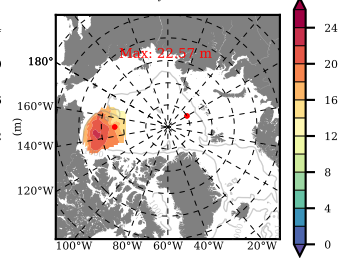

BCTGR273CFSRAO1SC1 mean FWC (m) over 2006

Mean FWC (m) from BG Obs Sys. (Proshutinsky et al. GRL2018) over year 2006

Mean FWC (m) from Init State

BCTGR273CFSRAO1SC1 mean SSH anomaly

Mean DOT from Armitage et al. 2017 2006