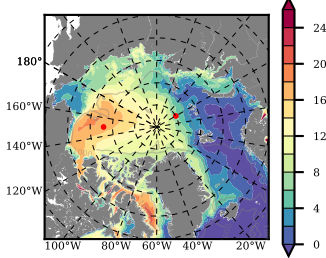

BCTGR273CFSRAO1SC1 mean FWC (m) over 2006

Mean FWC (m) from BG Obs Sys. (Proshutinsky et al. GRL2018) over year 2006

Mean FWC (m) from Init State

BCTGR273CFSRAO1SC1 mean SSH anomaly

Mean DOT from Armitage et al. 2017 2006