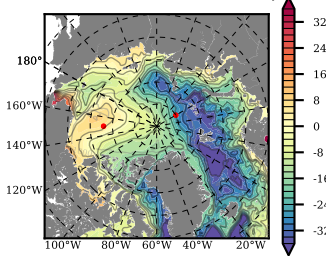

BCTGR273CFSRAO1SC1 mean FWC (m) over 2006

Mean FWC (m) from BG Obs Sys. (Proshutinsky et al. GRL2018) over year 2006

Mean FWC (m) from Init State

BCTGR273CFSRAO1SC1 mean SSH anomaly

Mean DOT from Armitage et al. 2017 2006