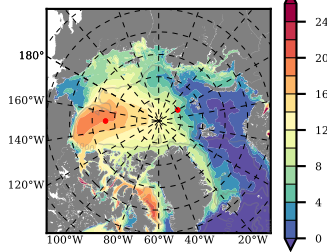

BCTGR273CFSRAO1SC1 mean FWC (m) over 2007

Mean FWC (m) from BG Obs Sys. (Proshutinsky et al. GRL2018) over year 2007

Mean FWC (m) from Init State

BCTGR273CFSRAO1SC1 mean SSH anomaly

Mean DOT from Armitage et al. 2017 2007