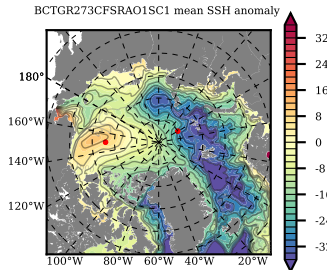

BCTGR273CFSRAO1SC1 mean FWC (m) over 2007

Mean FWC (m) from BG Obs Sys. (Proshutinsky et al. GRL2018) over year 2007

Mean FWC (m) from Init State

BCTGR273CFSRAO1SC1 mean SSH anomaly

Mean DOT from Armitage et al. 2017 2007