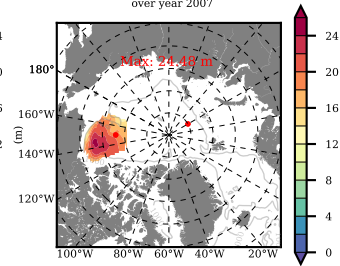

BCTGR273CFSRAO1SC1 mean FWC (m) over 2007

Mean FWC (m) from BG Obs Sys. (Proshutinsky et al. GRL2018) over year 2007

Mean FWC (m) from Init State

BCTGR273CFSRAO1SC1 mean SSH anomaly

Mean DOT from Armitage et al. 2017 2007