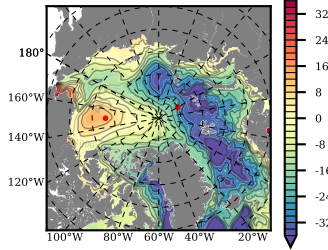

BCTGR273CFSRAO1SC1 mean FWC (m) over 2008

Mean FWC (m) from BG Obs Sys. (Proshutinsky et al. GRL2018) over year 2008

Mean FWC (m) from Init State

BCTGR273CFSRAO1SC1 mean SSH anomaly

Mean DOT from Armitage et al. 2017 2008