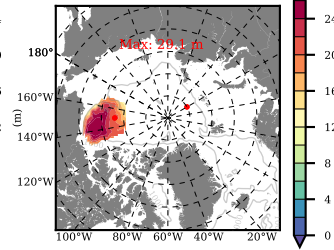

BCTGR273CFSRAO1SC1 mean FWC (m) over 2008

Mean FWC (m) from BG Obs Sys. (Proshutinsky et al. GRL2018) over year 2008

Mean FWC (m) from Init State

BCTGR273CFSRAO1SC1 mean SSH anomaly

Mean DOT from Armitage et al. 2017 2008