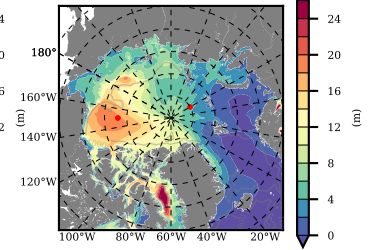

BCTGR273CFSRAO1SC1 mean FWC (m) over 2008

Mean FWC (m) from BG Obs Sys. (Proshutinsky et al. GRL2018) over year 2008

Mean FWC (m) from Init State

BCTGR273CFSRAO1SC1 mean SSH anomaly

Mean DOT from Armitage et al. 2017 2008