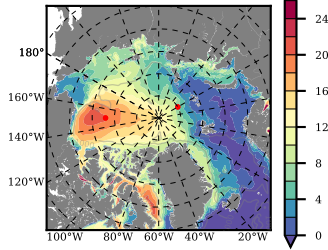

BCTGR273CFSRAO1SC1 mean FWC (m) over 2008

Mean FWC (m) from BG Obs Sys. (Proshutinsky et al. GRL2018) over year 2008

Mean FWC (m) from Init State

BCTGR273CFSRAO1SC1 mean SSH anomaly

Mean DOT from Armitage et al. 2017 2008