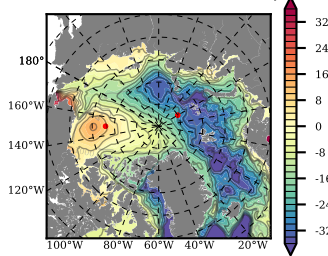

BCTGR273CFSRAO1SC1 mean FWC (m) over 2009

Mean FWC (m) from BG Obs Sys. (Proshutinsky et al. GRL2018) over year 2009

Mean FWC (m) from Init State

BCTGR273CFSRAO1SC1 mean SSH anomaly

Mean DOT from Armitage et al. 2017 2009