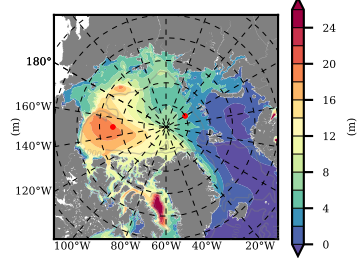

BCTGR273CFSRAO1SC1 mean FWC (m) over 2009

Mean FWC (m) from BG Obs Sys. (Proshutinsky et al. GRL2018) over year 2009

Mean FWC (m) from Init State

BCTGR273CFSRAO1SC1 mean SSH anomaly

Mean DOT from Armitage et al. 2017 2009