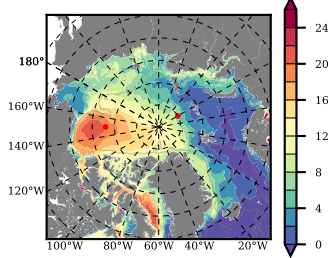

BCTGR273CFSRAO1SC1 mean FWC (m) over 2009

Mean FWC (m) from BG Obs Sys. (Proshutinsky et al. GRL2018) over year 2009

Mean FWC (m) from Init State

BCTGR273CFSRAO1SC1 mean SSH anomaly

Mean DOT from Armitage et al. 2017 2009