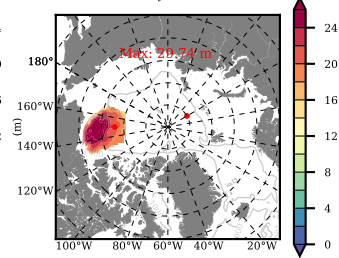

BCTGR273CFSRAO1SC1 mean FWC (m) over 2009

Mean FWC (m) from BG Obs Sys. (Proshutinsky et al. GRL2018) over year 2009

Mean FWC (m) from Init State

BCTGR273CFSRAO1SC1 mean SSH anomaly

Mean DOT from Armitage et al. 2017 2009