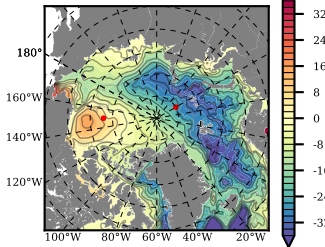

BCTGR273CFSRAO1SC1 mean FWC (m) over 2010

Mean FWC (m) from BG Obs Sys. (Proshutinsky et al. GRL2018) over year 2010

Mean FWC (m) from Init State

BCTGR273CFSRAO1SC1 mean SSH anomaly

Mean DOT from Armitage et al. 2017 2010