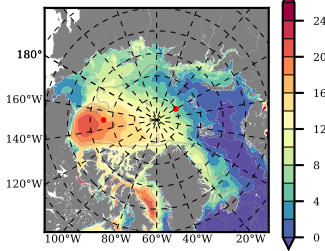

BCTGR273CFSRAO1SC1 mean FWC (m) over 2010

Mean FWC (m) from BG Obs Sys. (Proshutinsky et al. GRL2018) over year 2010

Mean FWC (m) from Init State

BCTGR273CFSRAO1SC1 mean SSH anomaly

Mean DOT from Armitage et al. 2017 2010