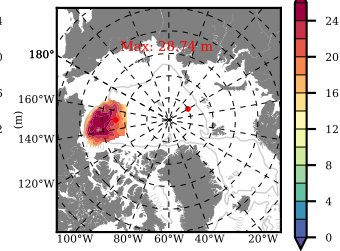

BCTGR273CFSRAO1SC1 mean FWC (m) over 2010

Mean FWC (m) from BG Obs Sys. (Proshutinsky et al. GRL2018) over year 2010

Mean FWC (m) from Init State

BCTGR273CFSRAO1SC1 mean SSH anomaly

Mean DOT from Armitage et al. 2017 2010