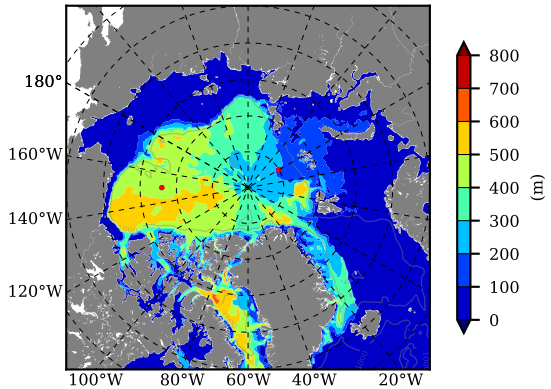

BCTGE28ERA5SC1 AW Max Temp over 1979

AW Max Temp from PHC 3.0

BCTGE28ERA5SC1 AW Max Temp depth

AW Max Temp depth from PHC 3.0