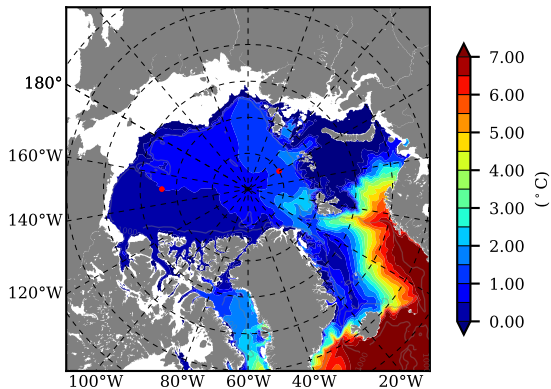

BCTGE28ERA5SC1 AW Max Temp over 1979

AW Max Temp from PHC 3.0

BCTGE28ERA5SC1 AW Max Temp depth

AW Max Temp depth from PHC 3.0