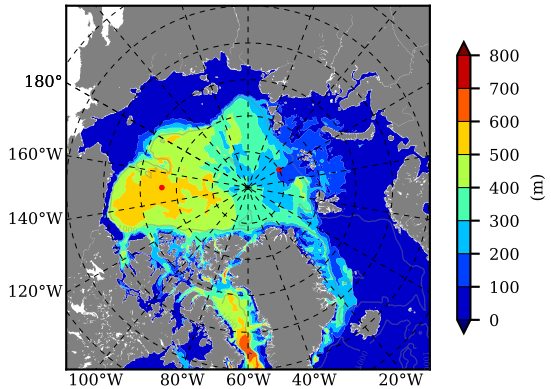

BCTGE28ERA5SC1 AW Max Temp over 1980

AW Max Temp from PHC 3.0

BCTGE28ERA5SC1 AW Max Temp depth

AW Max Temp depth from PHC 3.0