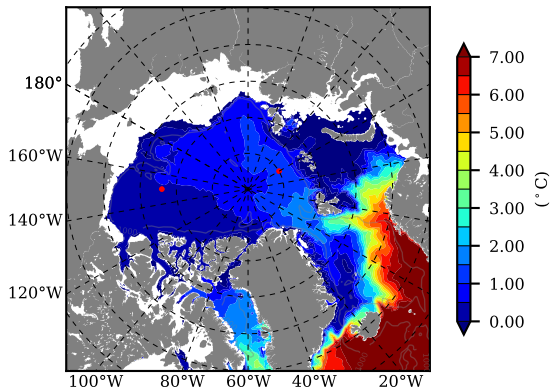

BCTGE28ERA5SC1 AW Max Temp over 1980

AW Max Temp from PHC 3.0

BCTGE28ERA5SC1 AW Max Temp depth

AW Max Temp depth from PHC 3.0