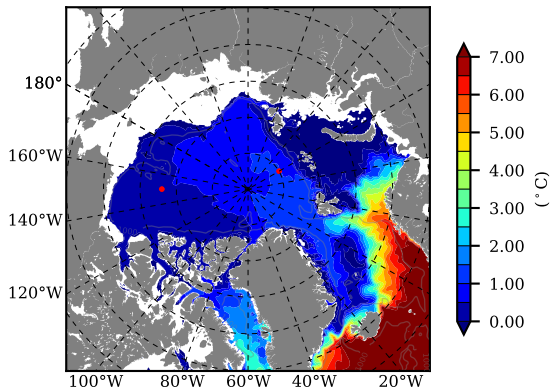

BCTGE28ERA5SC1 AW Max Temp over 1981

AW Max Temp from PHC 3.0

BCTGE28ERA5SC1 AW Max Temp depth

AW Max Temp depth from PHC 3.0