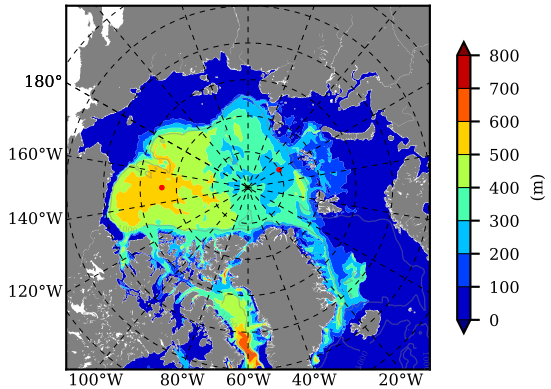

BCTGE28ERA5SC1 AW Max Temp over 1981

AW Max Temp from PHC 3.0

BCTGE28ERA5SC1 AW Max Temp depth

AW Max Temp depth from PHC 3.0