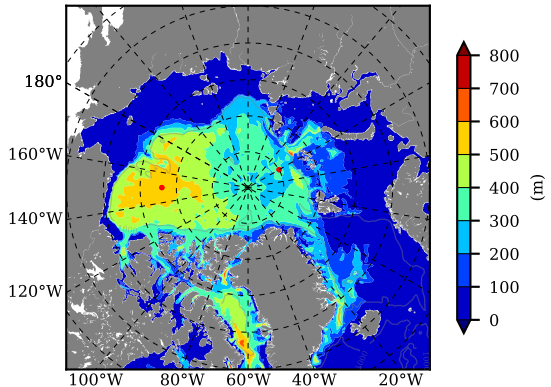

BCTGE28ERA5SC1 AW Max Temp over 1982

AW Max Temp from PHC 3.0

BCTGE28ERA5SC1 AW Max Temp depth

AW Max Temp depth from PHC 3.0