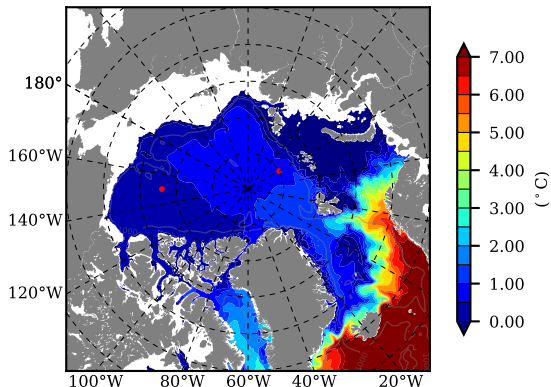

BCTGE28ERA5SC1 AW Max Temp over 1982

AW Max Temp from PHC 3.0

BCTGE28ERA5SC1 AW Max Temp depth

AW Max Temp depth from PHC 3.0