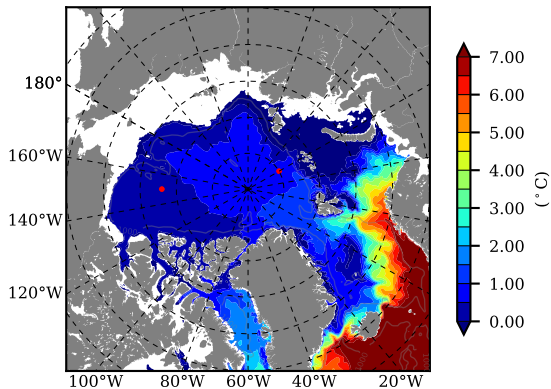

BCTGE28ERA5SC1 AW Max Temp over 1983

AW Max Temp from PHC 3.0

BCTGE28ERA5SC1 AW Max Temp depth

AW Max Temp depth from PHC 3.0