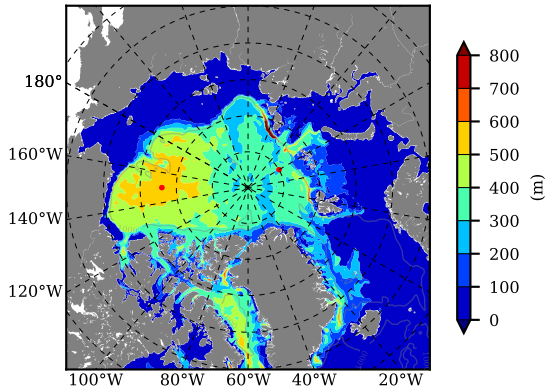

BCTGE28ERA5SC1 AW Max Temp over 1983

AW Max Temp from PHC 3.0

BCTGE28ERA5SC1 AW Max Temp depth

AW Max Temp depth from PHC 3.0