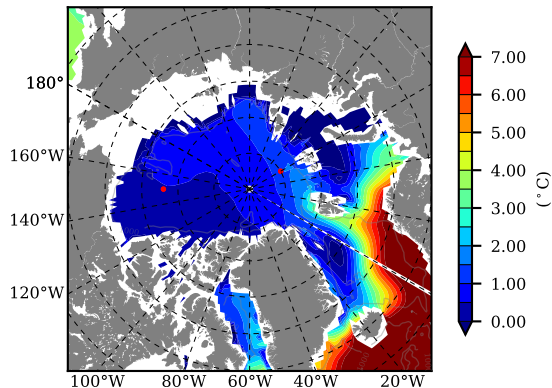

BCTGE28ERA5SC1 AW Max Temp over 1984

AW Max Temp from PHC 3.0

BCTGE28ERA5SC1 AW Max Temp depth

AW Max Temp depth from PHC 3.0