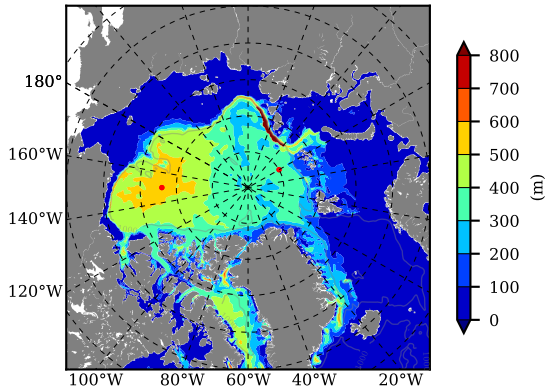

BCTGE28ERA5SC1 AW Max Temp over 1984

AW Max Temp from PHC 3.0

BCTGE28ERA5SC1 AW Max Temp depth

AW Max Temp depth from PHC 3.0