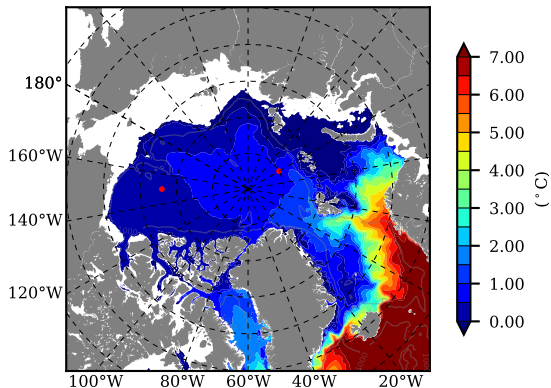

BCTGE28ERA5SC1 AW Max Temp over 1984

AW Max Temp from PHC 3.0

BCTGE28ERA5SC1 AW Max Temp depth

AW Max Temp depth from PHC 3.0