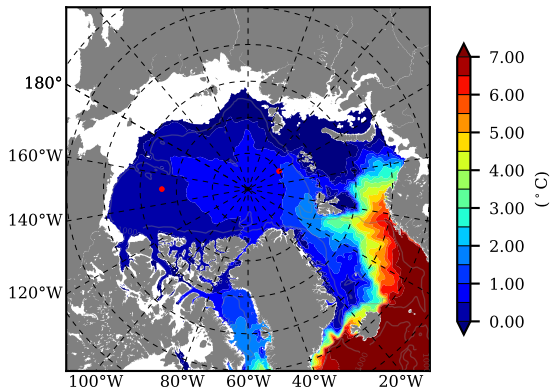

BCTGE28ERA5SC1 AW Max Temp over 1985

AW Max Temp from PHC 3.0

BCTGE28ERA5SC1 AW Max Temp depth

AW Max Temp depth from PHC 3.0