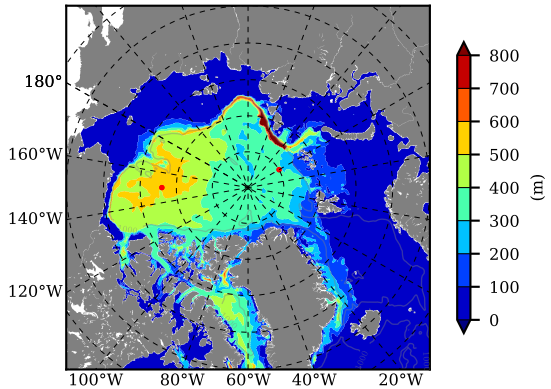

BCTGE28ERA5SC1 AW Max Temp over 1985

AW Max Temp from PHC 3.0

BCTGE28ERA5SC1 AW Max Temp depth

AW Max Temp depth from PHC 3.0