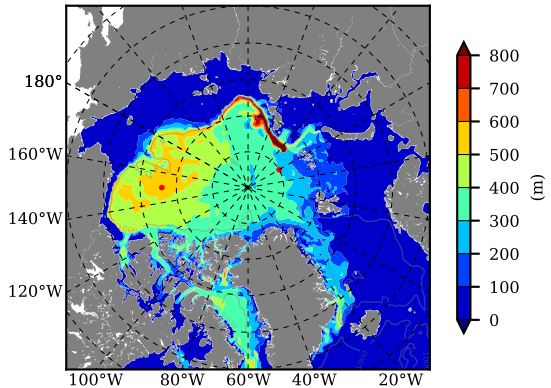

BCTGE28ERA5SC1 AW Max Temp over 1986

AW Max Temp from PHC 3.0

BCTGE28ERA5SC1 AW Max Temp depth

AW Max Temp depth from PHC 3.0