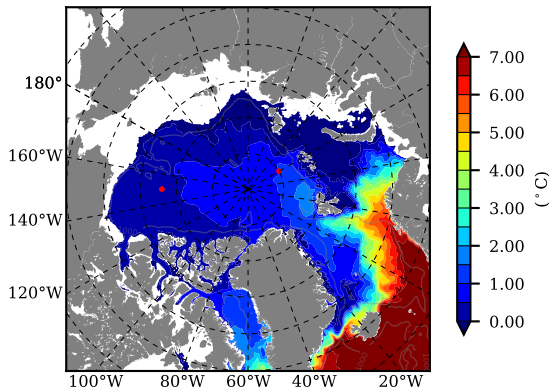

BCTGE28ERA5SC1 AW Max Temp over 1986

AW Max Temp from PHC 3.0

BCTGE28ERA5SC1 AW Max Temp depth

AW Max Temp depth from PHC 3.0