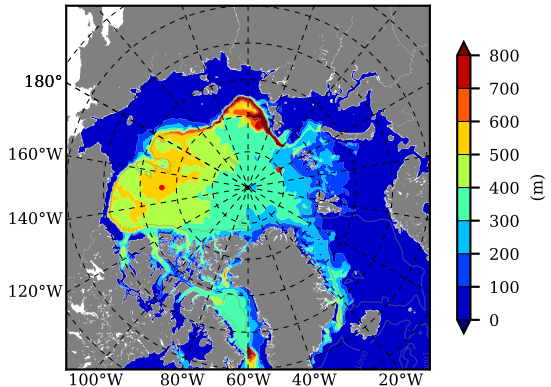

BCTGE28ERA5SC1 AW Max Temp over 1987

AW Max Temp from PHC 3.0

BCTGE28ERA5SC1 AW Max Temp depth

AW Max Temp depth from PHC 3.0