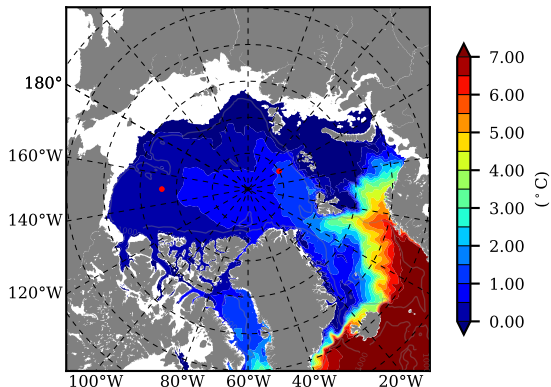

BCTGE28ERA5SC1 AW Max Temp over 1987

AW Max Temp from PHC 3.0

BCTGE28ERA5SC1 AW Max Temp depth

AW Max Temp depth from PHC 3.0