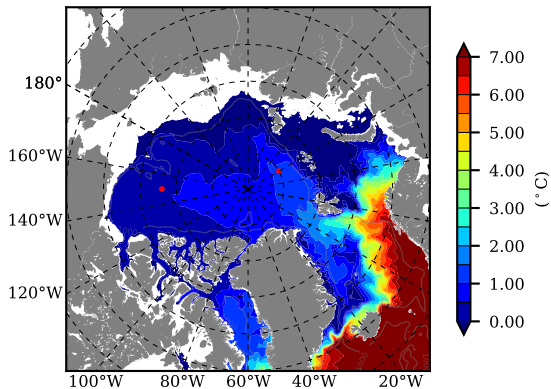

BCTGE28ERA5SC1 AW Max Temp over 1988

AW Max Temp from PHC 3.0

BCTGE28ERA5SC1 AW Max Temp depth

AW Max Temp depth from PHC 3.0