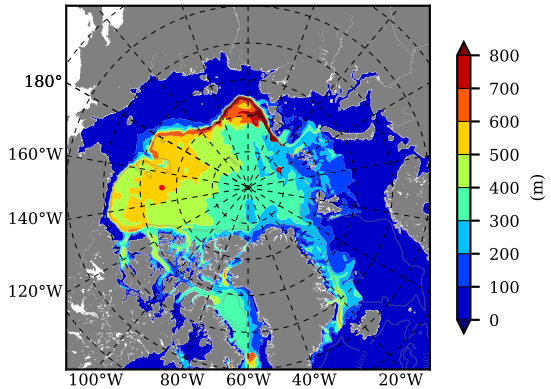

BCTGE28ERA5SC1 AW Max Temp over 1988

AW Max Temp from PHC 3.0

BCTGE28ERA5SC1 AW Max Temp depth

AW Max Temp depth from PHC 3.0