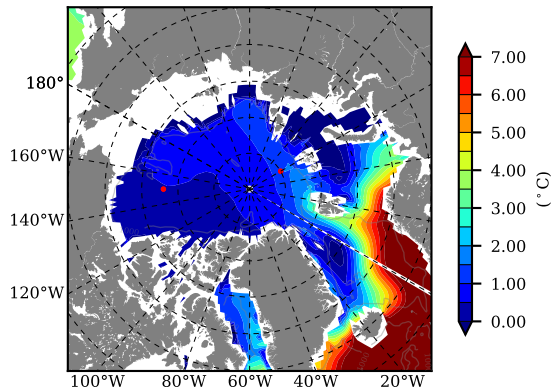

BCTGE28ERA5SC1 AW Max Temp over 1989

AW Max Temp from PHC 3.0

BCTGE28ERA5SC1 AW Max Temp depth

AW Max Temp depth from PHC 3.0