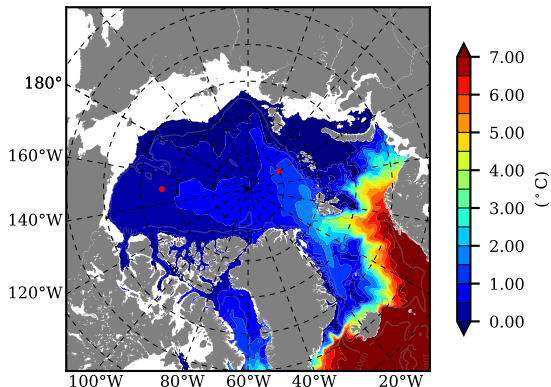

BCTGE28ERA5SC1 AW Max Temp over 1989

AW Max Temp from PHC 3.0

BCTGE28ERA5SC1 AW Max Temp depth

AW Max Temp depth from PHC 3.0