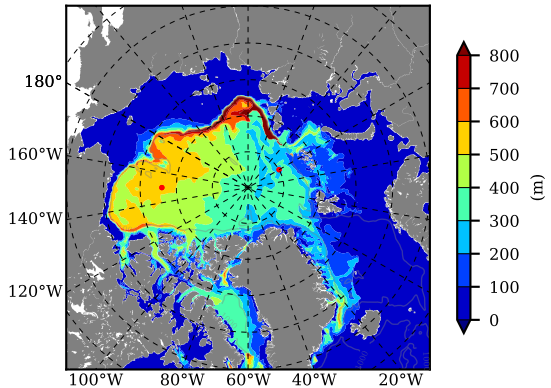

BCTGE28ERA5SC1 AW Max Temp over 1989

AW Max Temp from PHC 3.0

BCTGE28ERA5SC1 AW Max Temp depth

AW Max Temp depth from PHC 3.0