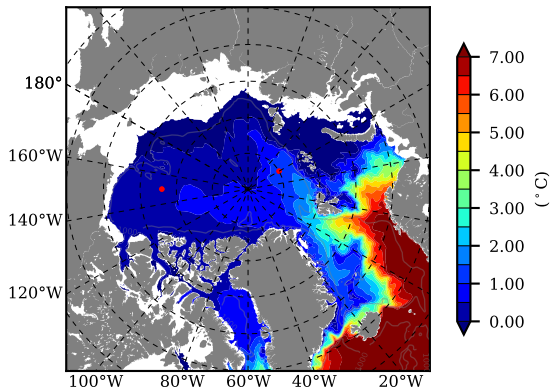

BCTGE28ERA5SC1 AW Max Temp over 1990

AW Max Temp from PHC 3.0

BCTGE28ERA5SC1 AW Max Temp depth

AW Max Temp depth from PHC 3.0