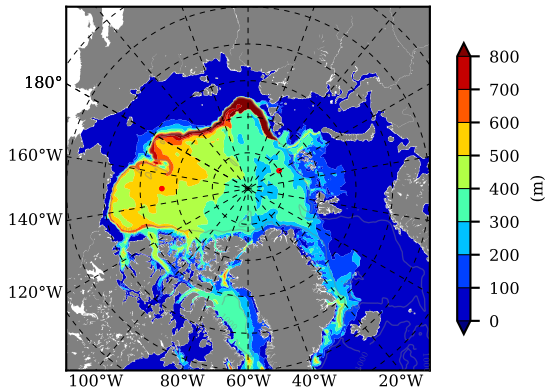

BCTGE28ERA5SC1 AW Max Temp over 1990

AW Max Temp from PHC 3.0

BCTGE28ERA5SC1 AW Max Temp depth

AW Max Temp depth from PHC 3.0