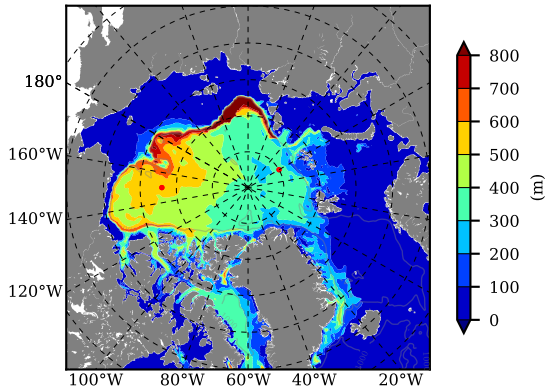

BCTGE28ERA5SC1 AW Max Temp over 1991

AW Max Temp from PHC 3.0

BCTGE28ERA5SC1 AW Max Temp depth

AW Max Temp depth from PHC 3.0