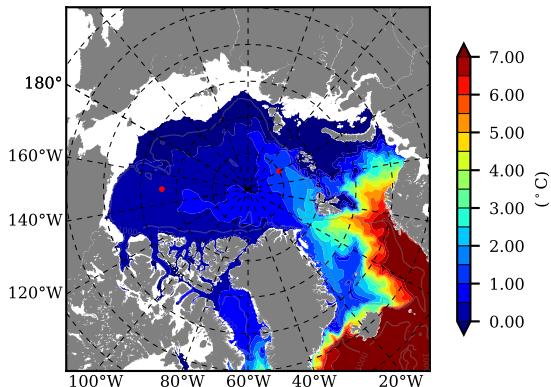

BCTGE28ERA5SC1 AW Max Temp over 1991

AW Max Temp from PHC 3.0

BCTGE28ERA5SC1 AW Max Temp depth

AW Max Temp depth from PHC 3.0