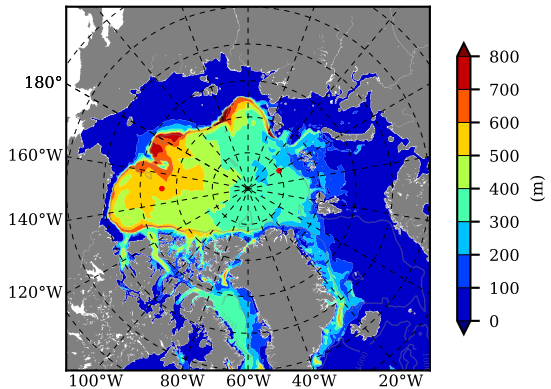

BCTGE28ERA5SC1 AW Max Temp over 1992

AW Max Temp from PHC 3.0

BCTGE28ERA5SC1 AW Max Temp depth

AW Max Temp depth from PHC 3.0