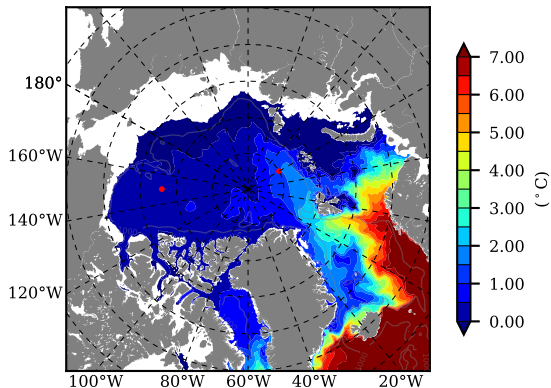

BCTGE28ERA5SC1 AW Max Temp over 1992

AW Max Temp from PHC 3.0

BCTGE28ERA5SC1 AW Max Temp depth

AW Max Temp depth from PHC 3.0