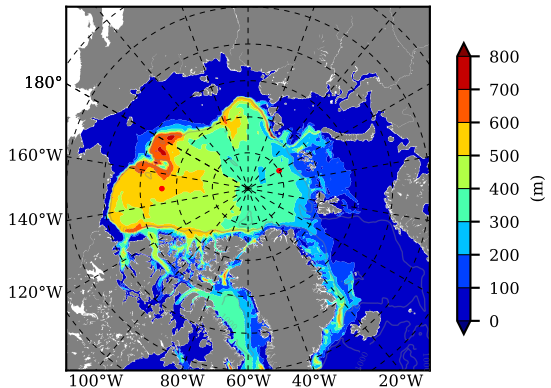

BCTGE28ERA5SC1 AW Max Temp over 1993

AW Max Temp from PHC 3.0

BCTGE28ERA5SC1 AW Max Temp depth

AW Max Temp depth from PHC 3.0