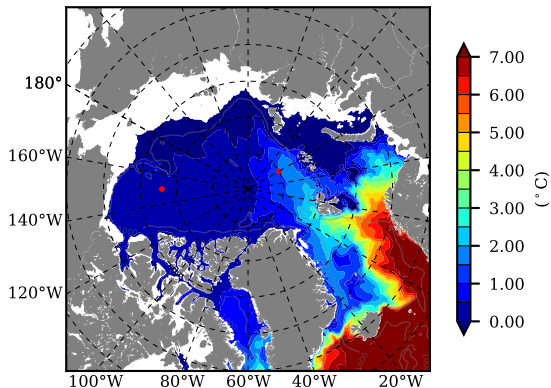

BCTGE28ERA5SC1 AW Max Temp over 1993

AW Max Temp from PHC 3.0

BCTGE28ERA5SC1 AW Max Temp depth

AW Max Temp depth from PHC 3.0