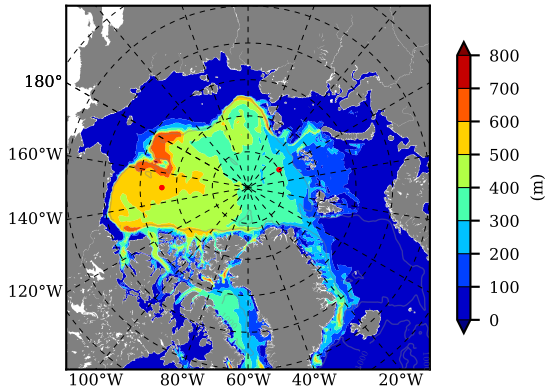

BCTGE28ERA5SC1 AW Max Temp over 1994

AW Max Temp from PHC 3.0

BCTGE28ERA5SC1 AW Max Temp depth

AW Max Temp depth from PHC 3.0