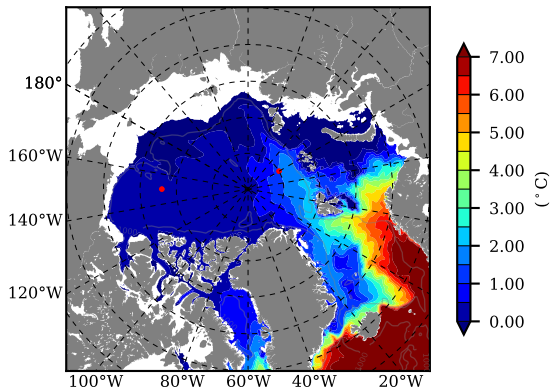

BCTGE28ERA5SC1 AW Max Temp over 1994

AW Max Temp from PHC 3.0

BCTGE28ERA5SC1 AW Max Temp depth

AW Max Temp depth from PHC 3.0